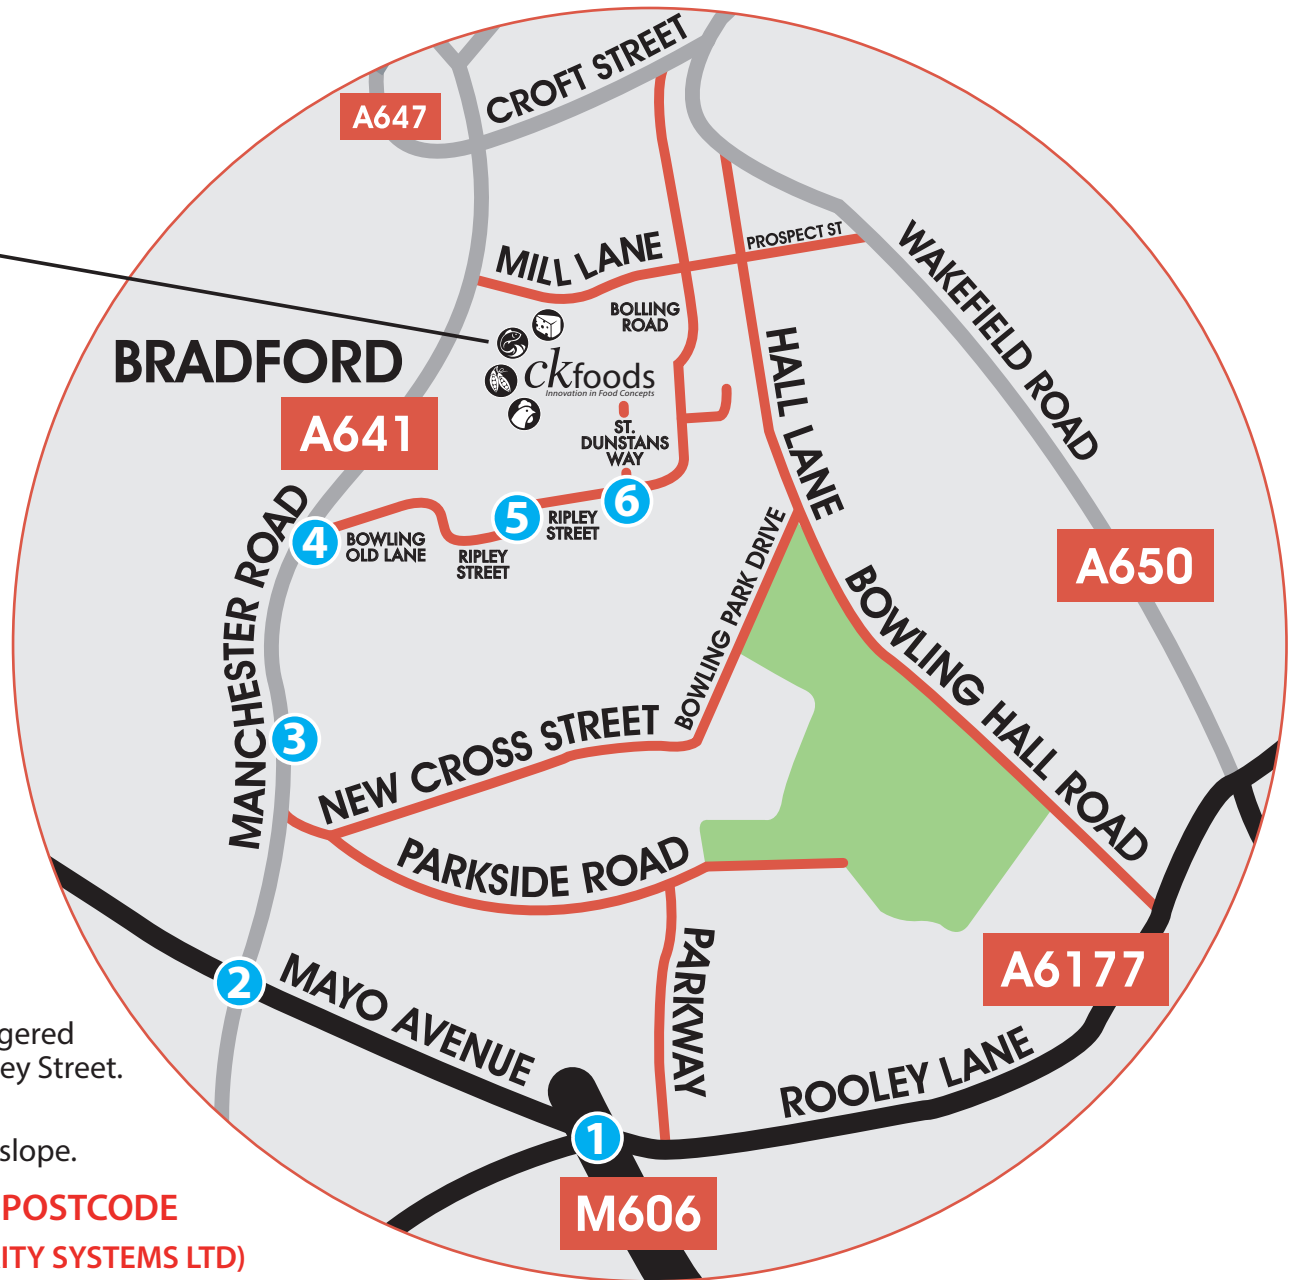

HOW TO FIND US

FROM THE M62 MOTORWAY

Travelling along on the M62, leave at Junction 26, enter the roundabout and take the exit signposted M606.

- 1 Leave the M606 at Junction 3, then at the roundabout take the 3rd exit onto the A6177 (Mayo Avenue).
- 2 At the traffic signals branch right onto the A641 (Manchester Road).
- 3 Continue along the A641 for about 3/4 mile.
- 4 After 6 sets of traffic signals filter right, turning onto Bowling Old Lane (you will see a Lidl Store on your left and a Shell Fuel Station on your right).
- 5 Continue on Bowling Old Lane until you come to a staggered junction. Turn left, then take an immediate right on Ripley Street.
- 6 Then take the FIRST LEFT onto St. Dunstans Way. CK Foods is directly in front of you at the bottom of the slope.

IF YOU ARE UNABLE TO FIND US, ENTER SAT NAV POSTCODE BD4 7EG (WE ARE LOCATED JUST PAST KINGS SECURITY SYSTEMS LTD)

CK Foods (Processing) Ltd. - Production Facility (Finger Foods)

St Dunstans Way off Ripley Street West Bowling Bradford West Yorkshire BD4 7EG England UK